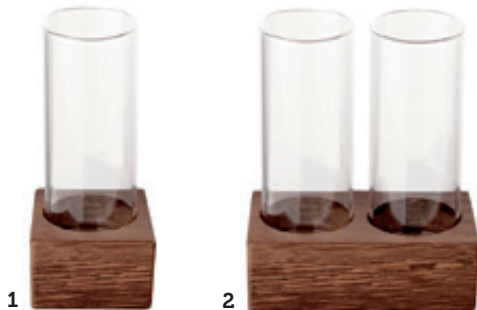

Cjto. 1/2 boro degust.+sop. madera
Set 1/2 boro dégust.+support bois
Set 1/2 boro sch.s+walnut tray

Reference	n.	box	ml	cm	Inches
A1062-1100RF	1	6	65	5.5x5.5	2.2x2.2
A1062-2100RF	2	3	65x2	8.5x4.5	3.3x1.8